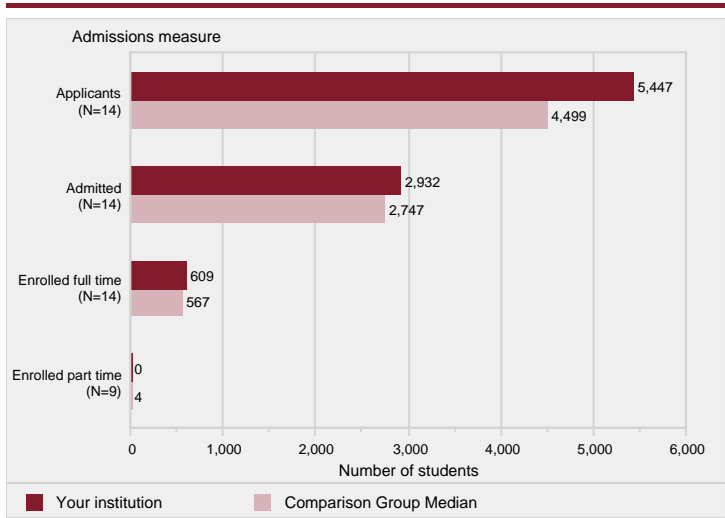

Figure 1. Number of first-time undergraduate students who applied, were admitted, and enrolled full and part time: Fall 2017

PUVÓK(Eá { i••i[]•áæææ!^!^!•••)c^á[]^••[!á]•cæ" c[]•k@æclá[á] [cl@æc^æ]A[]^
 æá { i••i[]á [!æ" Ææ) áæ]]^k[!-i]•cú { ^Éá^•!^æ^!c-ææ^É•^•\i) *^•) á^!•iæá æc^
 •c^ á^}c^A[]^ÉØ [!á^ææ]•É•^•k@æT^c@ [á [H]Uæ@áP æ:ñ+æP k@æT^q@^!É^•(áá)É•Óæá [á]•
 c@^& [{]æi• []^*•i[]^É
 ÛUWUÓÓMÆUÉÖ^ æ;c { ^}cá [-!Öá" &æc[]É!Pæc[] [!M... ÓÓWWEÜÉÖ^ K
 •c^á^æ:á[]^ÉØ [D O O PUVÓá" ä T ÓÓWWEÜÉÖ^ T
 c@^& [{]æi• []^*•i[]^É Pá á[]^á Éá